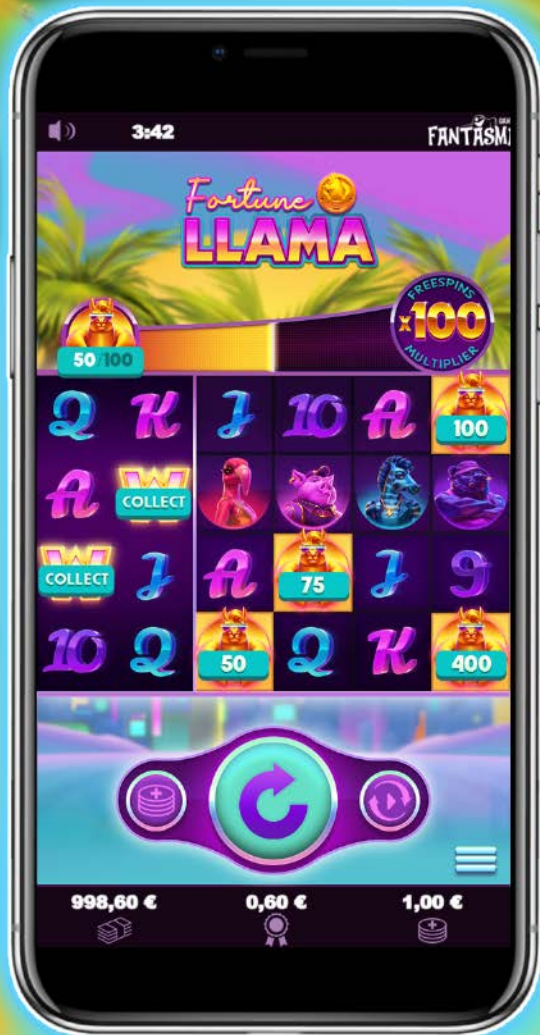

Fortune LLAMA

ID: fortunellama
 Columns x Rows: 6x4
 Payout: 4096 ways
 RTP: 96%
 Volatility: Medium
 Max Win: 7075x
 Hit Frequency: 18.76%
 Default Bet: 1.00 Euro
 Min Bet: 0.20 Euro
 Max Bet: 100.00 Euro
 Wild Wild Feature Trigger : 1 in 59
 Big Spin Trigger : 1 in 76
 Free Spins Trigger : 1 in 224
 Free Spins Value: 73x

AVAILABLE ON DESKTOP AND MOBILE PORTRAIT

Join the party on the dance floor, and keep an eye out for the Llamas who mark positions when they appear. When all the floor tiles are marked, the Big Llama comes out to play, and he's not one to hold back.

As the Llama power stacks up in the progression meter, the progressive multiplier keeps growing. Work your way towards the 100x multiplier that will be sure to raise the roof in the next Free Spins.

FORTUNE METER

Collect 100 Llama symbols to increase the Progressive Multiplier.

WILD WILD FEATURE

Triggered by landing Wild on reel 1 and 2.
Each Llama symbol awards a credit win.

BIG SPIN

Mark all 16 positions to trigger the Big Spin.
1 in 8 chance to fully land the 4x4 Big Llama.