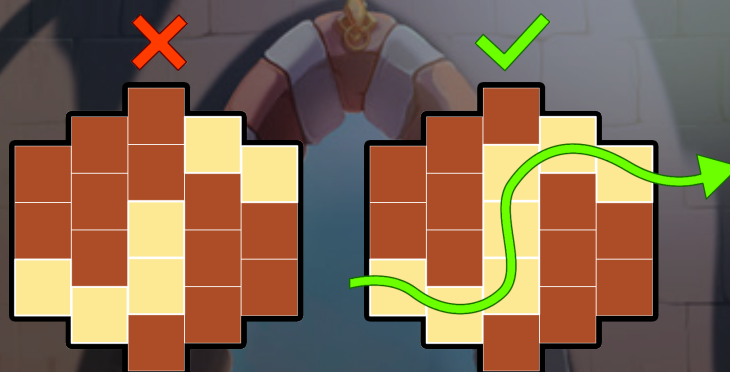

YOUR ROAD TO RICHES BEGINS ON THE CARAVAN OF RICHES!

SPECIAL SYMBOLS

3 Scatter symbols appearing on the reels in the Base Game activates the Symbol Upgrade Free Spins and awards 10 Free Spins.

3 Scatter symbols appearing on the reels during Symbol Upgrade Free Spins award 5 additional Free Spins.

The Scatter symbol can substitute for any character symbol to activate the Silk Road Feature.

The Wild symbol substitutes for any symbol except for the Scatter symbol.

The Wild symbol can substitute for any character symbol to activate the Silk Road Feature.

SILK ROAD FEATURE

The Silk Road Feature spin is activated when a cluster of matching concurrent character symbols span across reels 1 to 5.

All matching character symbols and Wild symbols in the cluster activates single reel spins.

Single reel spin can land on Blank, Coin or Scatter symbol.

Any coin symbol that lands during the single reel spin reveals a cash prize.

All cash prizes are added and paid together with the line wins at the end of the feature.