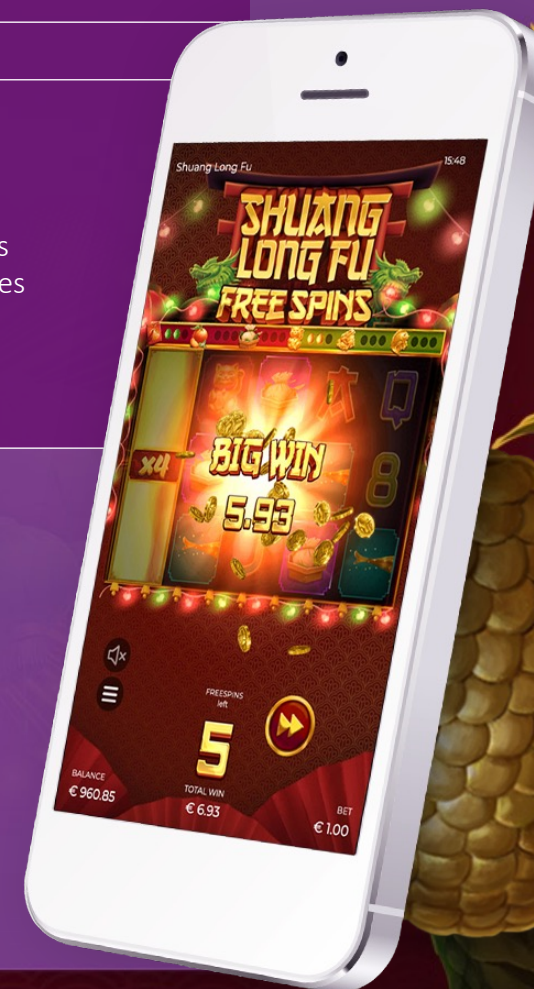

GAME ID	DragonChinese96/ DragonChinese / DragonChinese88
GAME TYPE	Slot
LAYOUT	5 Reels, 3 Rows
LINES/WAYS	243 ways
PAY ORDER	Left to Right
RTP	96% / 94% / 88%
VOLATILITY	Medium – Extreme
MIN / MAX BET	0,20/ 100
MAX MULTIPLIER	x8000
MAX EXPOSURE	800000
HIT FREQUENCY	17.58% / 17.67% / 15.7%
ASPECT RATIO	Responsive
THEME	Oriental

IN-GAME FREE SPINS	Yes
BUY INTO BONUS	Yes
PROMO FREE SPINS	Yes
GAME FEATURES	• Exotic Wilds • Free Spins • Volatility Options • Scatter Coin Prizes • Buy Free Spins • Turbo Mode