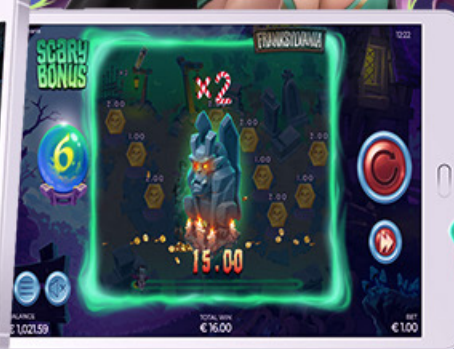

FRANKSYLVANIA

GAME NAME: FRANKSYLVANIA

RELEASE DATE: 26 OCTOBER 2023

GAME SHEET v 1.0

GAME DESCRIPTION

Join Frank and his entourage of spooky confidants in Armadillo's latest release! This immersive videoslot has numerous different features that will amplify game play to the maximum!

Set in Frank's haunted house, the atmosphere, soundtrack and creepy animations will have you on the edge of your seats!

GAME ID	Franksylvania96 / Franksylvania
GAME TYPE	Slot
LAYOUT	5 reels, 4 rows
LINES/WAYS	25
PAY ORDER	Left to Right
RTP	96% / 94%
VOLATILITY	High
MIN / MAX BET	0,25 / 100
MAX MULTIPLIER	X2758 / X2743
MAX EXPOSURE	275,800 / 274,300
HIT FREQUENCY	22,05% / 21,80%
ASPECT RATIO	Responsive
THEME	Themed Slot

IN-GAME FREE SPINS	Yes
BUY INTO BONUS	Yes
PROMO FREE SPINS	Yes
GAME FEATURES	<ul style="list-style-type: none"> • Random Wilds • Wild Reel • Colossal Reels • Random Multiplier • Symbol Upgrade • Instant Win • Trail Bonus • Trail Bonus Collections • Bloody Party Spin • Buy Bonus • Turbo Mode

BLOODY PARTY SPIN

4 collected Blood Vile symbols trigger the Bloody Party Spin feature. Reels respin for free after the 4th symbol is collected.

BUY BONUS & TURBO MODE

Buy the free spins and jump straight into the bonus, perfect for exploring the free spins experience in a limited time.