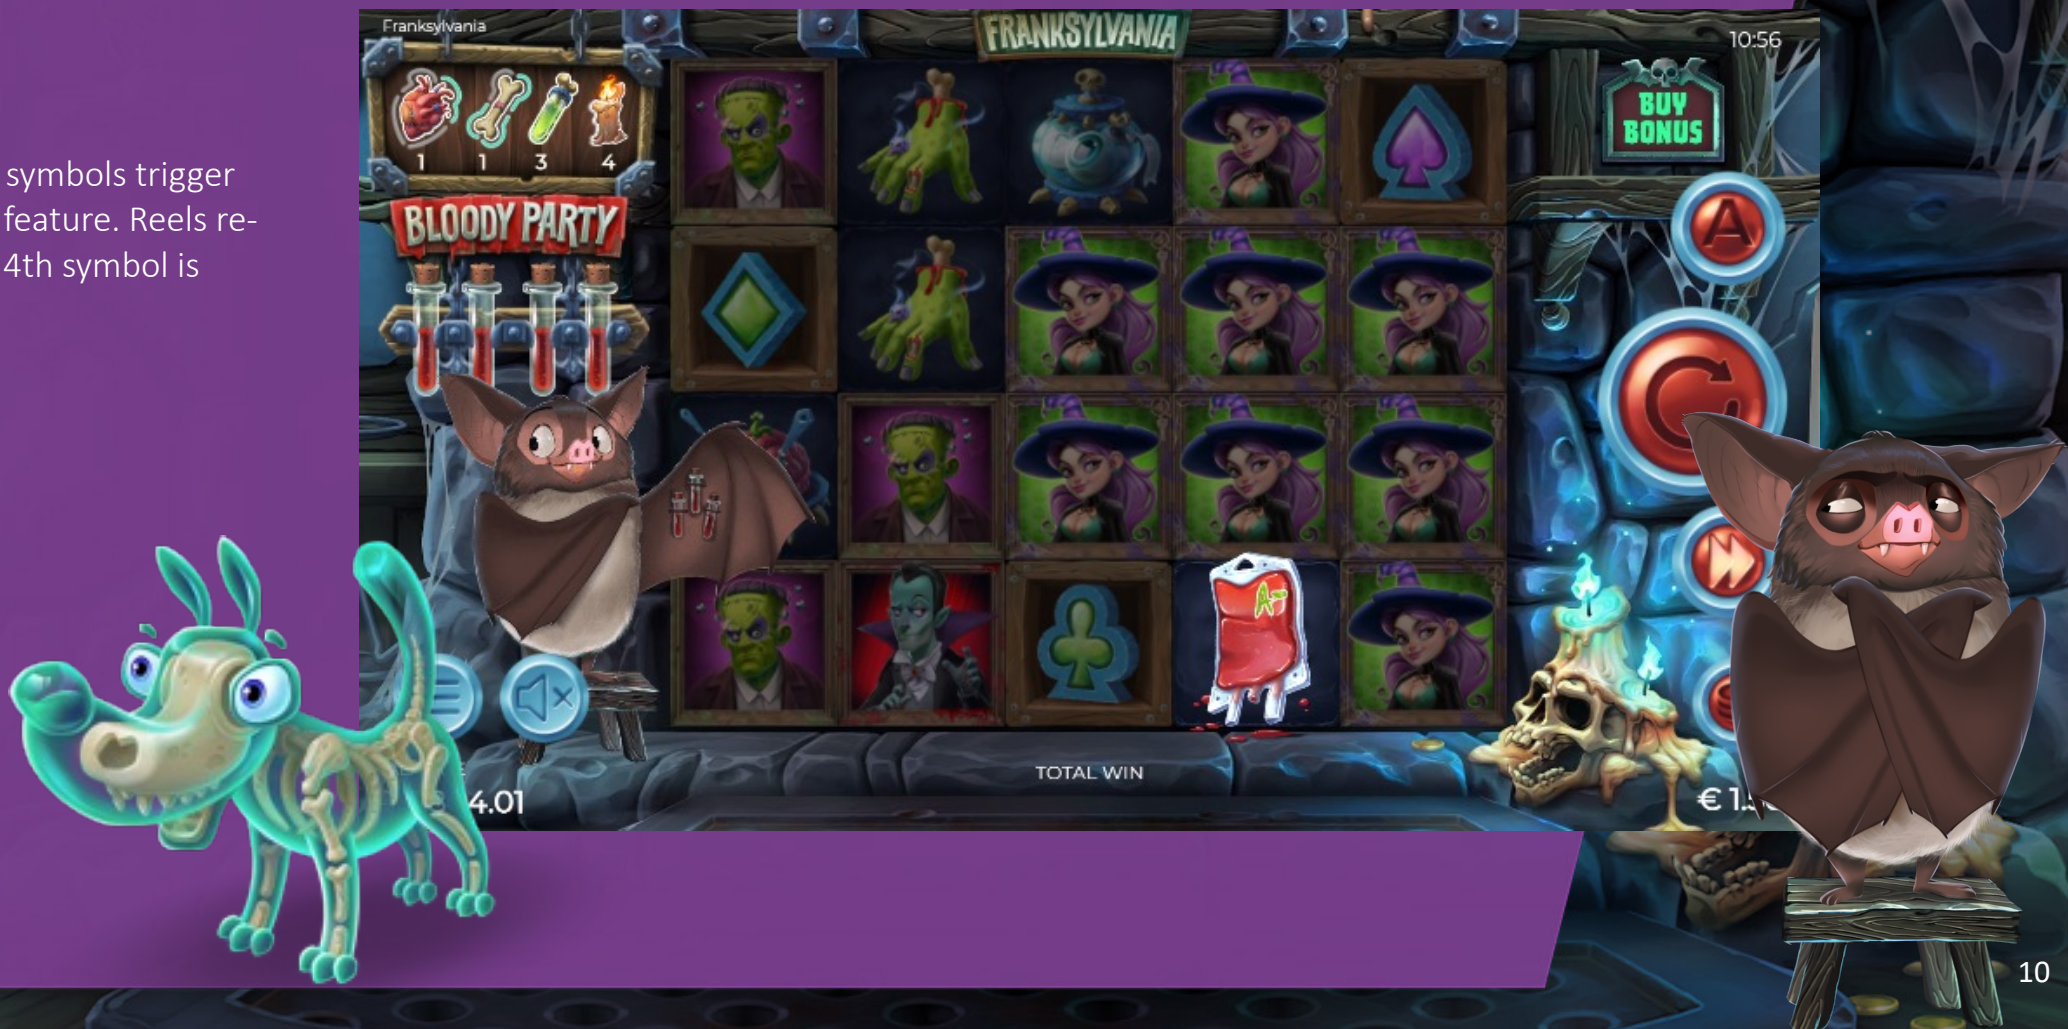

Random multipliers of 2x, 3x, 4x or 5x is displayed at the start of the spin and applied to all line wins.

Any low paying symbol on the reels is randomly chosen and upgraded to a higher paying symbol.

INSTANT WIN

Awards a random amount from 1x-200x.

TRAIL BONUS

3 Bonus symbols trigger the Trail Bonus; there are 3 different Trail Bonus board map configurations. They are chosen randomly.

TRAIL BONUS COLLECTIONS

Hearts - Extra Life for an extra chance to not get killed.

Gargoyles and Candles - Light candles on the Gargoyle for more money.

Zombie Dog and Dog Bones - Get the Zombie Dog to fetch Bones for more money.

Super Potion - Turn into a bat and fly through the coins, collecting all of them on the path!

BLOODY PARTY SPIN

4 collected Blood Vile symbols trigger the Bloody Party Spin feature. Reels respin for free after the 4th symbol is collected.

BUY BONUS & TURBO MODE

Buy the free spins and jump straight into the bonus, perfect for exploring the free spins experience in a limited time.