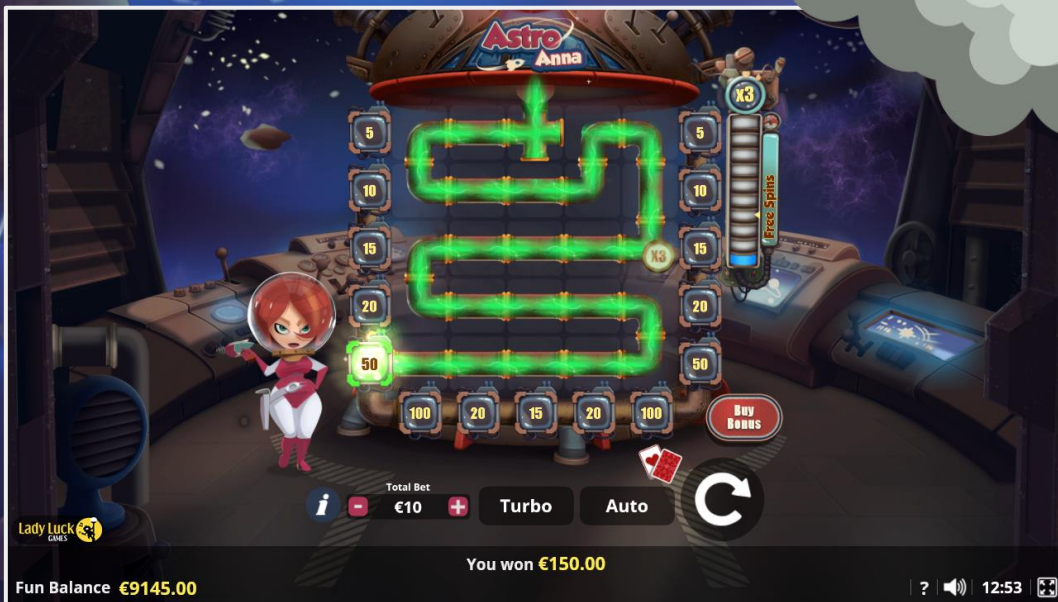

You won €300.00

Fun Balance €9295.00

12:54

Buy Bonus

Total Bet - €10 +

Rocket fuel 10 Free Spins €400

Space Plumming 20 Free Spins €1350

Astro Extreme Random option! €2500

Good Luck!

Fun Balance €9990.00

12:45

Gamble

You can have the opportunity to risk it all and gamble to increase your wins.

Choose between betting on red or black to double your win or go for the card suit bet to increase your win four times.

Buy Bonus

Can't wait for the exciting bonus round? Use our brand-new Buy Bonus and get yourself a shortcut!

Pipes

There are 11 Pipe symbols in the game. Each Pipe symbol can connect to other pipe pieces forming a line.

Pipe connections

Winning combination is formed when the entrance pipe is connected to a win at one of the sides.

Paytable

There are 6 different Prizes to be won in the game.

Paylines

Payouts are made according to the Bet amounts and Multipliers as described above. Wins are multiplied by the Bet value.