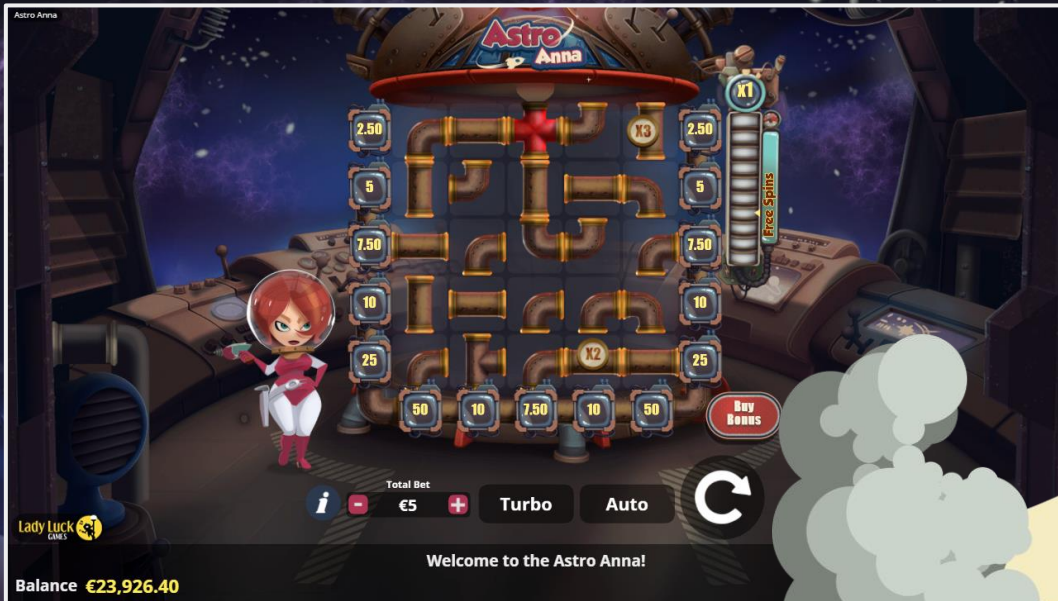

You won €300.00

Fun Balance €9295.00

12:54

Buy Bonus

Total Bet - €10 +

Rocket fuel 10 Free Spins €400

Space Plumming 20 Free Spins €1350

Astro Extreme Random option! €2500

Good Luck!

Fun Balance €9990.00

12:45

Gamble

You can have the opportunity to risk it all and gamble to increase your wins.

Choose between betting on red or black to double your win or go for the card suit bet to increase your win four times.

Buy Bonus

Can't wait for the exciting bonus round? Use our brand-new Buy Bonus and get yourself a shortcut!

Pipes

There are 11 Pipe symbols in the game. Each Pipe symbol can connect to other pipe pieces forming a line.

Pipe connections

Winning combination is formed when the entrance pipe is connected to a win at one of the sides.

Paytable

There are 6 different Prizes to be won in the game.

Paylines

Payouts are made according to the Bet amounts and Multipliers as described above. Wins are multiplied by the Bet value.